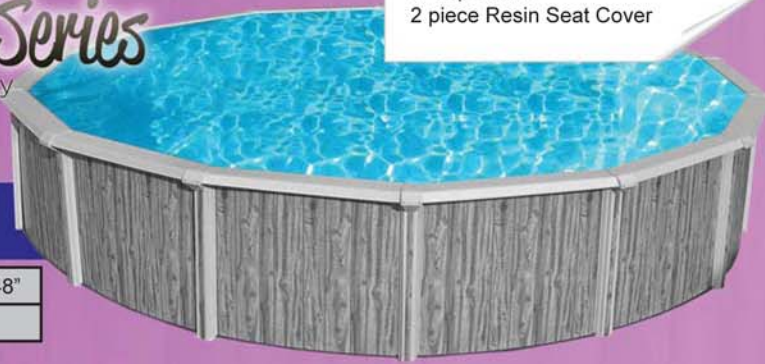

Pro 6" Series

15 Year Warranty

6" Top Seats
2 piece Resin Seat Cover

AVAILABLE WITH
BAYVIEW WALL

Round	24'x48"
Price	

7" Resin Coated Top Seats
6 1/2" x 2 1/2" Resin (Siltex) Coated
Steel Uprights

Grand 7" Series

20 Year Warranty

AVAILABLE WITH
EVEREST WALL

Round	15'	18'	21'	24'	27'	30'	33'
Price							
Oval	15'x25'	15'x30'	18'x33'				
Price							

Braceless 9"

25 Year Warranty

9" Resin (Siltex) Coated Top Seats
6" x 4 1/2" Resin (Siltex) Coated
Steel Uprights

AVAILABLE WITH
MIDLAND WALL

Braceless Oval	15'x25'	15'x30'	18'x33'	21'x41'
Price				

9" Resin (Siltex) Coated Top Seats
6" x 4 1/2" Resin (Siltex) Coated
Steel Uprights

Premium 9" Series

25 Year Warranty

AVAILABLE WITH
RUSHMORE WALL

AVAILABLE WITH
SEASIDE WALL

Round	21'	24'	27'	30'	33'
Price					

Braceless 8"

30 Year Warranty

8" Solid Resin Top Seats
6 1/2" x 3" Resin (Siltex) Coated
Steel Uprights
Siltex Coated Frame

AVAILABLE WITH
SEASIDE WALL